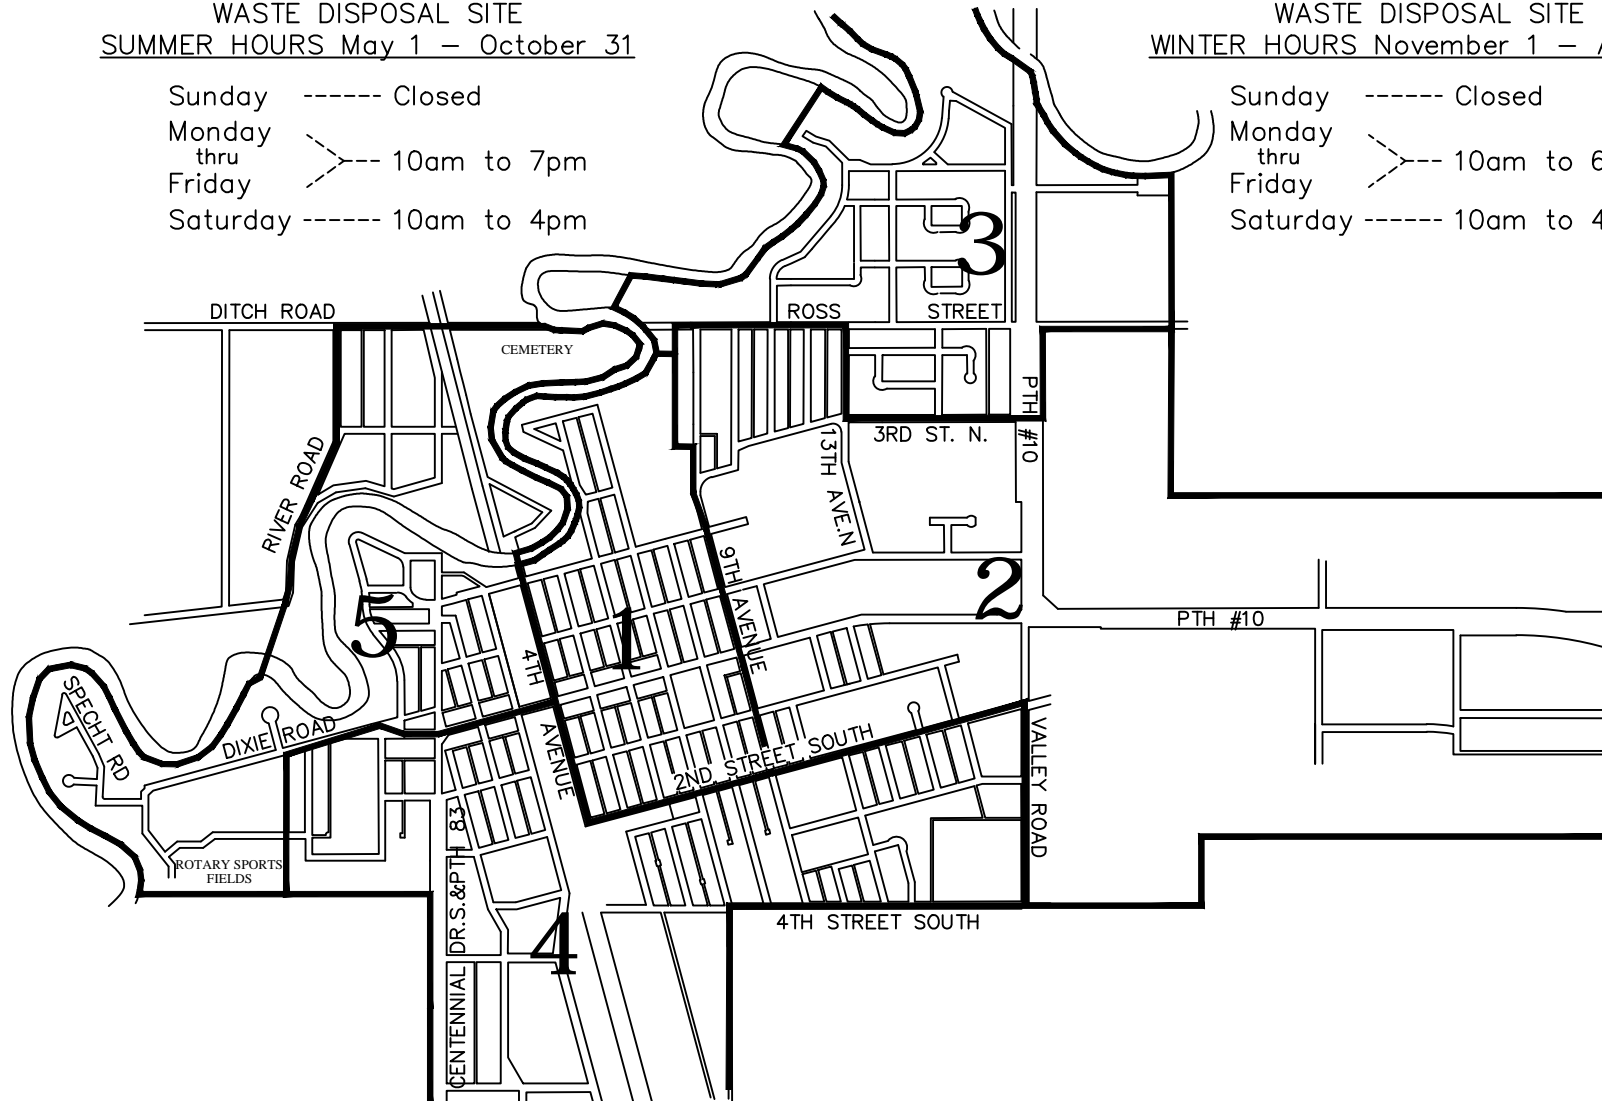

DECEMBER						
Sun	Mon	Tue	Wed	Thur	Fri	Sat
1	2 1	3 2	4 3	5 4	6 5	7
8	9 1	10 2	11 3	12 4	13 5	14
15	16 1	17 2	18 3	19 4	20 5	21
22	23 /	24 /	25 /	26 /	27 5	28
29	30 1	31 2				

TOWN OF SWAN RIVER

- Garbage Collection Calendar -

WASTE DISPOSAL SITE
SUMMER HOURS May 1 – October 31

Sunday ----- Closed
 Monday thru Friday - - - - - 10am to 7pm
 Saturday ----- 10am to 4pm

WASTE DISPOSAL SITE
WINTER HOURS November 1 – April 30

Sunday ----- Closed
 Monday thru Friday - - - - - 10am to 6pm
 Saturday ----- 10am to 4pm